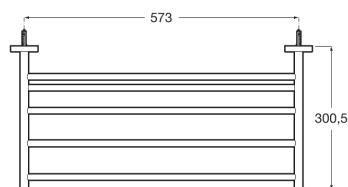

TECHNICAL DRAWINGS