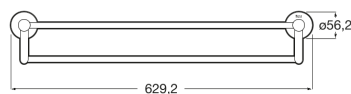

HOTELS

Round - Towel rack with towel rail

DIMENSIONS

Length 629 mm
 Width 106 mm
 Height 300 mm

COLOURS AND FINISHES

C0 Chrome

FEATURES

- Towel rack with towel rail.
- Finish: Chrome
- Fixing kit: Included
- Installation options: Only with screws
- Installation type: Wall-mounted
- Material: Metal
- Maximum weight supported (Kg): 10
- Shape: Straight
- Suitable for: Bath

TECHNICAL DRAWINGS

Hotels

An alliance between simplicity, style and functionality. This collection has been designed to adapt to any space and requirement. Inspired by minimalist forms, it is characterised by its great versatility. It is a solution thought of for both small and large design projects, whether public or private.